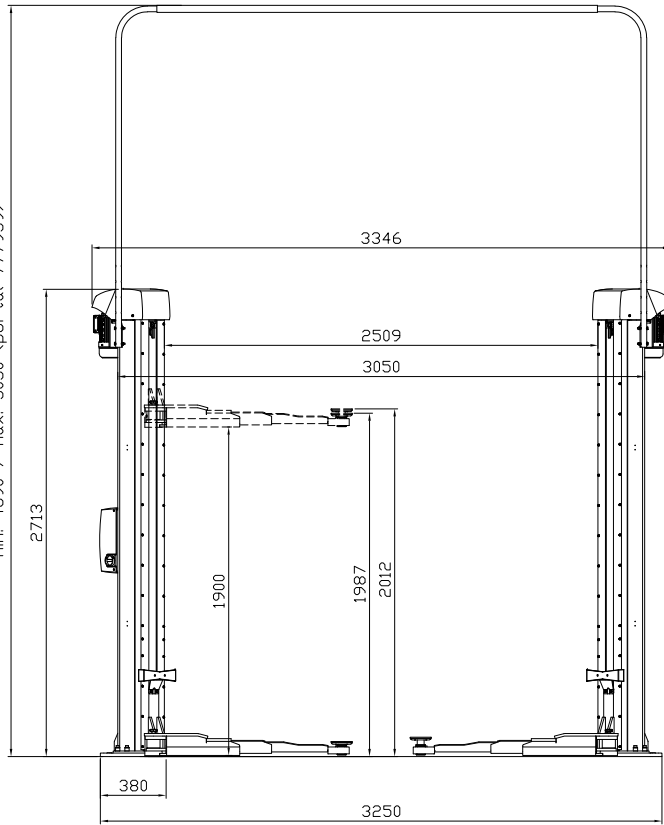

Min. 3990 / max. 4350 (partal 777958)
 Min. 4690 / max. 5050 (partal 777959)

Date: 100523

Sign. LJE

Scale: 1:35

No. T12475

UPLIFTING COMPANY

AUTOPSTENHOJ

Maestro 2.35 NxT F
 DT/DT (P)
 Ø50, with adapter
 Rev. date: