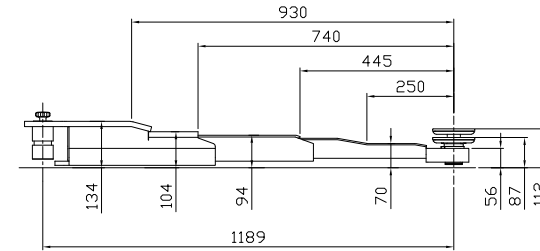

Min. 3990 / max. 4350 (partal 777958)
 Min. 4690 / max. 5050 (partal 777959)

Date: 100523

Sign. LJE

Scale: 1:35

No. T12475

UPLIFTING COMPANY

AUTOPSTENHOJ

Maestro 2.35 NxT F
 DT/DT (P)
 Ø50, with adapter
 Rev. date: