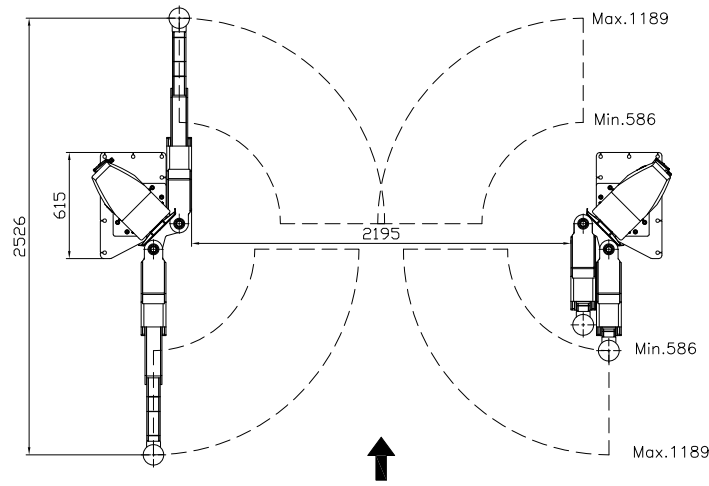

Min. 3990 / max. 4350 (partal 777958)
 Min. 4690 / max. 5050 (partal 777959)

Date: 100523

Sign. LJE

Scale: 1:35

No. T12475

UPLIFTING COMPANY

AUTOPSTENHOJ

Maestro 2.35 NxT F
 DT/DT (P)
 Ø50, with adapter
 Rev. date: